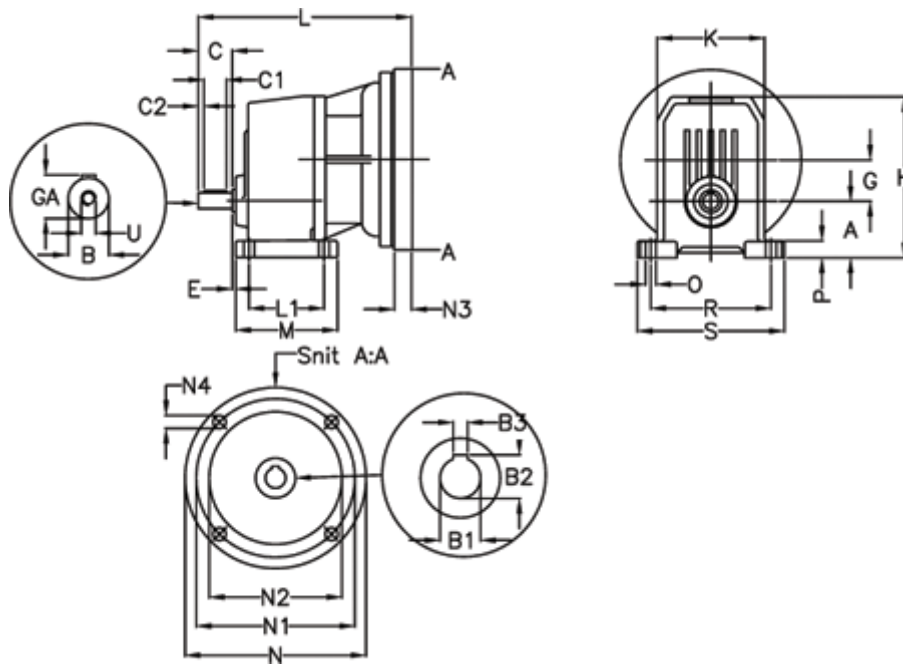

Article number: 40550400861230

Description: Single Stage Helical Gear
S 401-8,6-P80B5

Measures

A = 70	E = 23.0	M = 165.0	R = 180
B = 28	F = 8x7x50	N = 200	S = 215
B1 = 19	G = 61.7	N1 = 165	U = M8
B2 = 21.8	GA = 31.0	N2 = 130	
B3 = 6	H = 224.5	N3 = -	
C = 60	K = 155	N4 = M10x12	
C1 = 50	L = 294	O = 14	
C2 = 5	L1 = 125.0	P = 21.0	